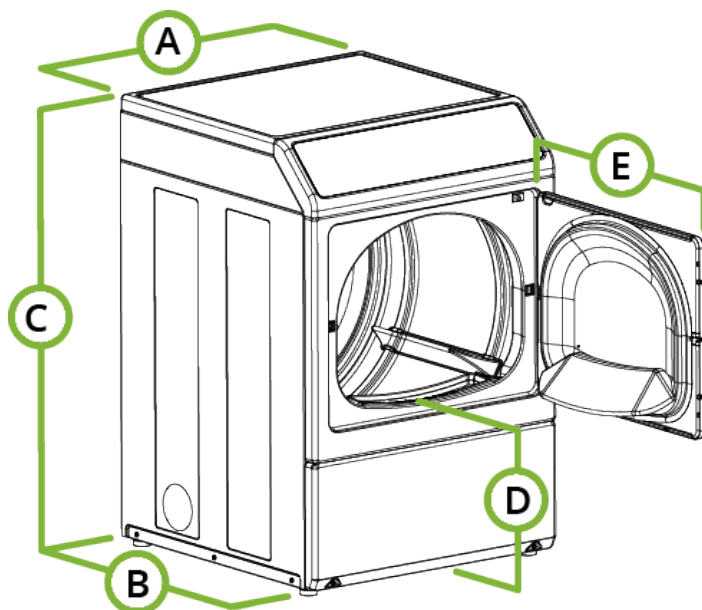

- Reversible Door allows you to configure your dryer so that the door opens in the most convenient direction for your needs and laundry room layout.
- Interior Light illuminates inside of dryer when door is opened for clear visibility of contents.
- Up-Front Lint Filter allows fast and easy cleaning.
- End of Cycle Indicator clearly notifies you when a cycle is complete.
- Moisture Sensors & Moisture Level Selection allow you to preset the dryness level of each load and automatically stops the cycle once that level is reached.
- Time Remaining Display eliminates guesswork by clearly showing when your laundry will be finished.

## Huebsch Homestyle Dryer - Homestyle Dryer Specifications

<b>Model</b>	<b>ZDEE9BGS435NW29</b>
<b>General details</b>	
Control	HEC
Control location	Front 45 degree
Actuation	None
<b>Drum</b>	
Capacity kg	10,5kg
Volume l	198
<b>Power</b>	
Motor power kW	0,25
<b>Cabinet</b>	
Cylinder Finish	Galvanized
Color	White
Door type	Solid
<b>Connections</b>	
Electrical requirements	230/50/1
<b>Transport data</b>	
Net weight kg	57
Shipping weight kg	62
Dimensions HxWxD mm	1027 x 683 x 711
Packed dimensions HxWxD mm	1156 x 775 x 826
Packed volume m3	0,74