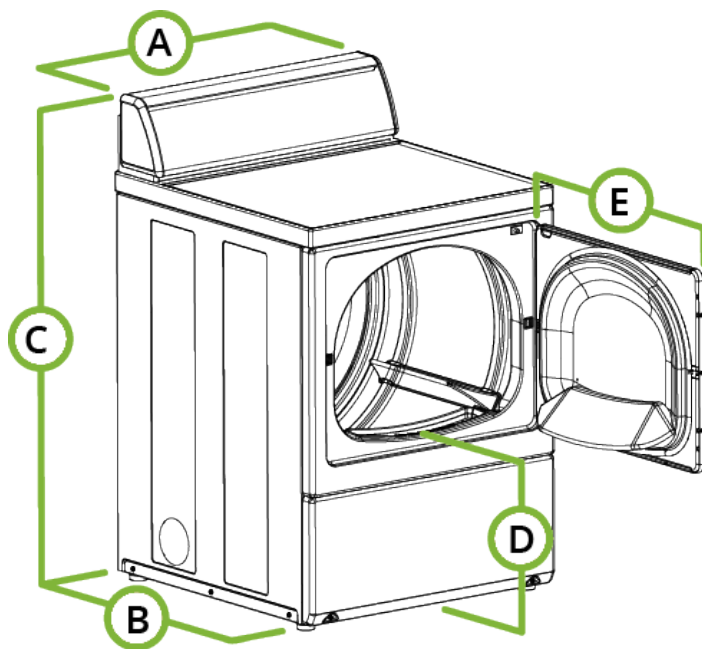

- The Huebsch DR7 dryer features multiple technologies designed to save energy and money, all while delivering the perfect dry, every time.
- Reversible Door allows you to configure your dryer so that the door opens in the most convenient direction for your needs and laundry room layout.
- Interior Light illuminates inside of dryer when door is opened for clear visibility of contents.
- Up-Front Lint Filter allows fast and easy cleaning.
- End of Cycle Indicator Clearly notifies you when a cycle is complete.
- Moisture Sensors & Moisture Level Selection allow you to preset the dryness level of each load and automatically stops the cycle once that level is reached.
- Time Remaining Display eliminates guesswork by clearly showing when your laundry will be finished.

Huebsch Homer Retail Dryer - Home Retail Dryer Specifications

Model	ZDEE9RGS455NW29
General details	
Control	HEC
Control location	Rear
Actuation	None
Drum	
Capacity kg	10,5kg
Volume l	198
Power	
Motor power kW	0,25
Cabinet	
Cylinder Finish	Galvanized
Color	White
Door type	Solid
Connections	
Electrical requirements	230/50/1
Transport data	
Net weight kg	57
Shipping weight kg	62
Dimensions HxWxD mm	1086 x 683 x 711
Packed dimensions HxWxD mm	1156 x 775 x 826
Packed volume m3	0,74